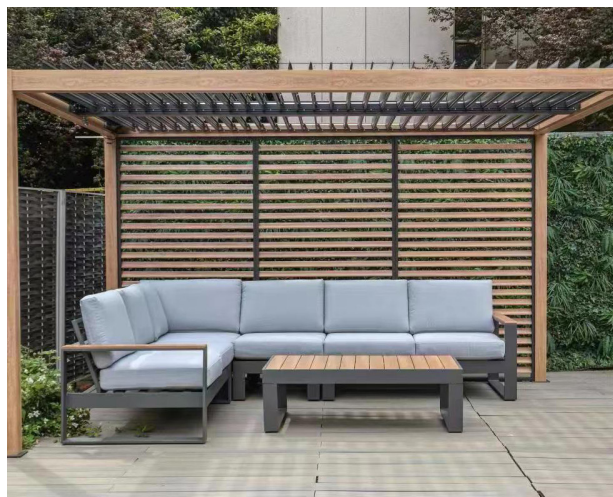

PRZYKŁADOWE KONFIGURACJE

EXAMPLE CONFIGURATIONS