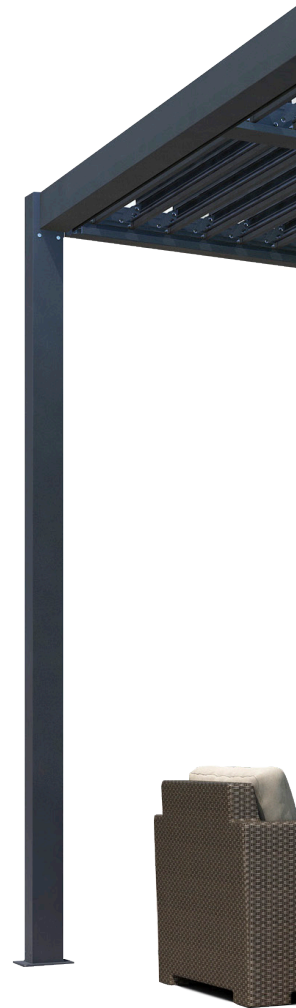

PER GOLA LUXE

Poznaj serię pergoli tarasowych Luxe od Esti&Esta - to zadaszanie premium, które łączy w sobie funkcjonalność z nowoczesnym designem. Dostępne w kilkunastu różnych wymiarach i kolorach pergole, zaprojektowane zostały z myślą o wymagających użytkownikach. Atutem serii Luxe są szerokie możliwości konfiguracji poprzez zastosowanie paneli żaluzjowych, markiz i szklanych drzwi, co umożliwia dopasowanie zadaszania do indywidualnych potrzeb i stylu zastosowanego w aranżacji tarasu lub ogrodu.

Get to know the Luxe series of terrace pergolas from Esti&Esta - it is a premium roofing, which combines functionality with modern design. Pergolas are available in several different sizes and colours, as they were designed for demanding users. The advantage of the Luxe series is the wide range of possibilities through the use of panel blinds, awnings and glass doors. It allows you to adjust the roof to individual needs and to fit the style used in the arrangement of the terrace or garden.